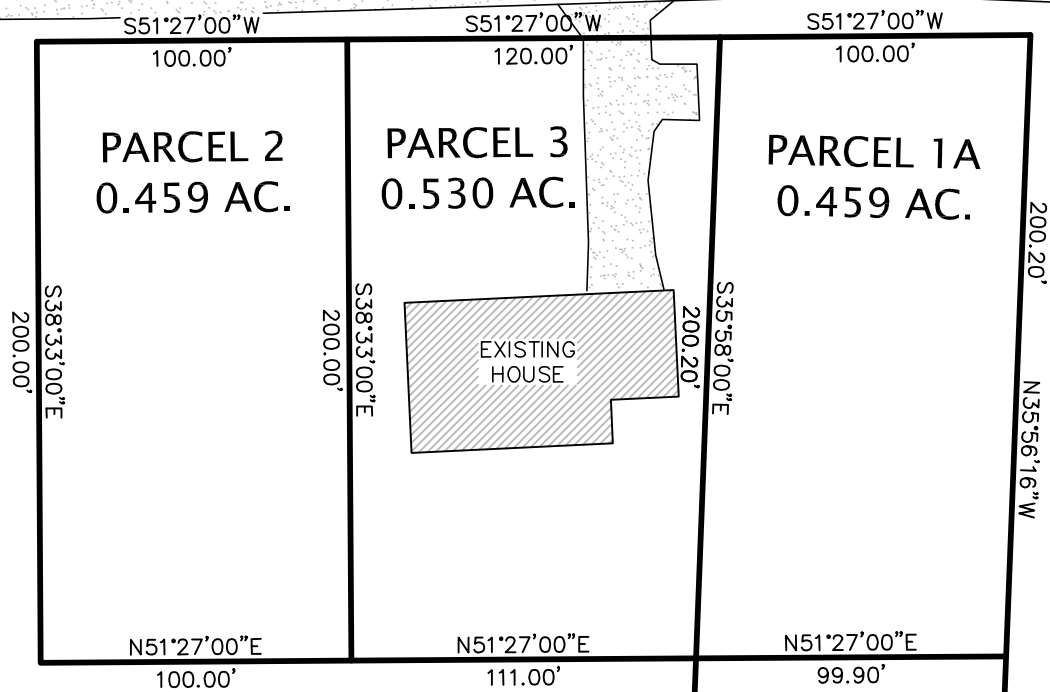

UTICA PIKE

ARCTIC SPRINGS

100.00'
N 58°41'32" E